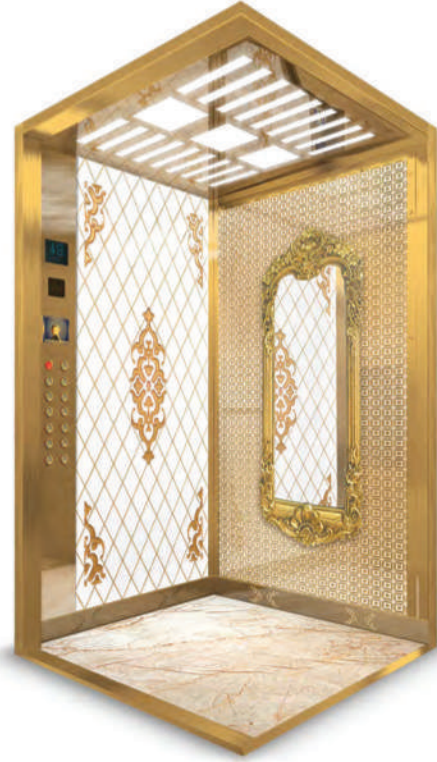

EN Back Wall : Half height mirror,
Decorative stone
Ceiling : Laser cutting stainless
Floor : Natural granite
Accessories : Gold stainless
Side Wall : Decorative gold stainless

PM-2221

PM-2221

PM-2223

PM-2224