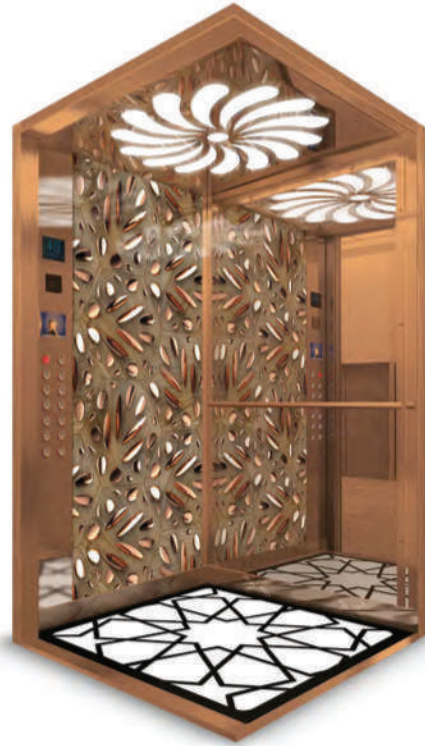

EN Back Wall : Half height mirror
Ceiling : Laser cutting stainless
Floor : Natural granite
Accessories : Gold stainless
Side Wall : Special MDF furnishing

PM-2226

PM-2227

PM-2228

PM-2229

T-27

Emaye Siyah Cam
Enamel Black Glass