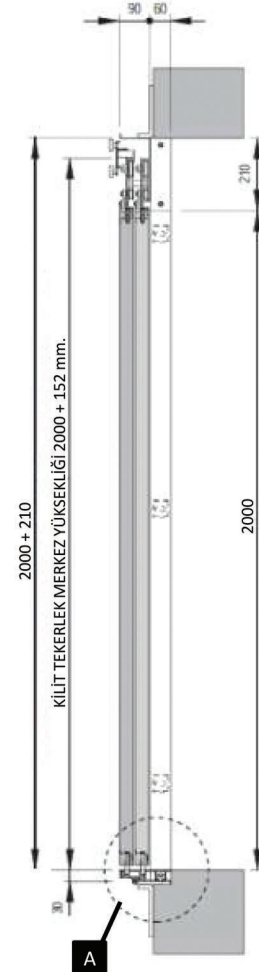

2 Panel Teleskopik Dekostil Kapi

2 PANELS TELESCOPIC
DECOSTIL DOOR

Satine Paslanmaz
Hairline Stainless Steel

2 Panel Teleskopik Camlı Kapi

2 PANELS TELESCOPIC GLASS DOOR

Satine Paslanmaz
Hairline Stainless Steel

Asansör Kasası

ELEVATOR

Satine Paslanmaz
Hairline Stainless Steel

2 Panel Teleskopik Kat Kapısı / 2 Panel Telescopic Floor Door

PRODUCT CATALOGUE

GENİŞLİK (G)	700 mm.	800 mm.	900 mm.	1000 mm.	1100 mm.	1200 mm.
A	1150	1300	1450	1600	1750	1900
B	370	420	470	520	570	620